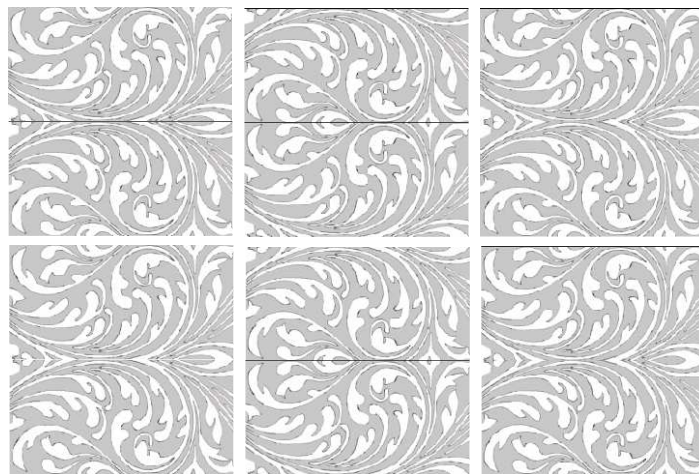

Flooring Panel A

Flooring Panel B

4

1. Centric Configuration. Min size: 10' x 5'
2. Butterfly Configuration. min size: 6' x 3'
3. Leonardo Individual Panel. Min size: 3' x 6'
4. Continuous Flooring configuration. Min panel size: 5' x 5'